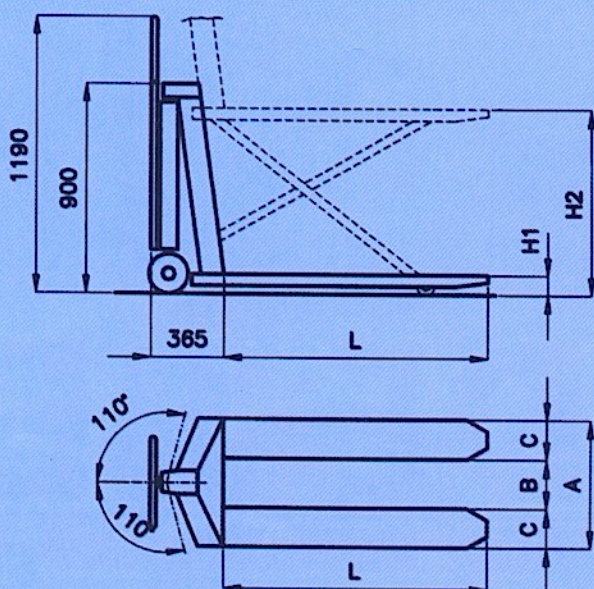

TL/800

carrello transpallet a grande alzata manuale

Constructed throughout in stainless steel AISI 304, it offers the same technical and construction features as the previous models, while being able to raise the load up to 800 mm above the ground.

To ensure load stability and safety, the truck is fitted with outrigger rollers which are lowered to the ground as soon as the load reaches 400 mm above the floor.

manual high-lifting pallet truck

Constructed throughout in stainless steel AISI 304, it offers the same technical and construction features as the previous models, while being able to raise the load up to 800 mm above the ground.

To ensure load stability and safety, the truck is fitted with outrigger rollers which are lowered to the ground as soon as the load reaches 400 mm above the floor.

TIPO/TYPE	TL/800
RULLO/RULLO	singolo/single
PORTATA Kg./CAPACITY Kg.	1000
L	1150
A	550
C	170
B	210
H1	85
H2	800
H2	185