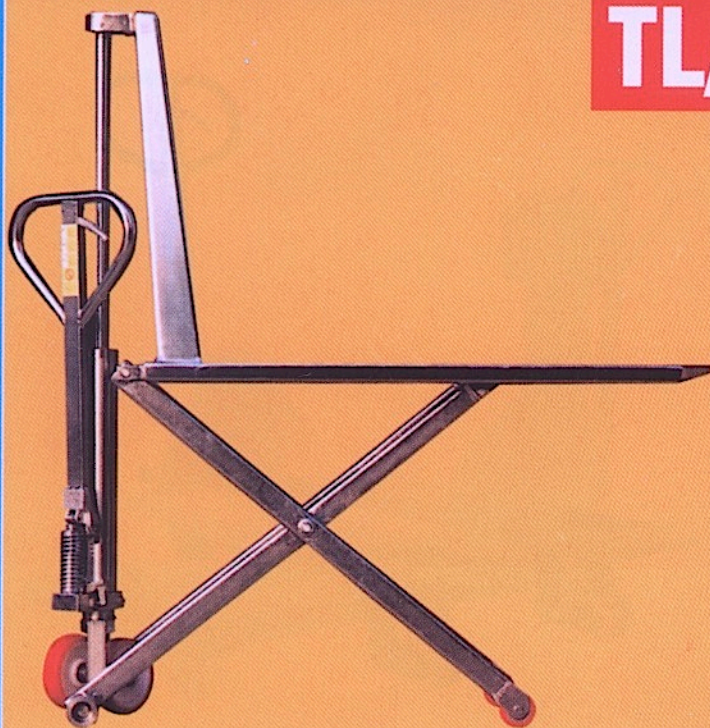

TL/800

carrello transpallet a grande alzata manuale

Constructed throughout in stainless steel AISI 304, it offers the same technical and construction features as the previous models, while being able to raise the load up to 800 mm above the ground.

To ensure load stability and safety, the truck is fitted with outrigger rollers which are lowered to the ground as soon as the load reaches 400 mm above the floor.

manual high-lifting pallet truck

Constructed throughout in stainless steel AISI 304, it offers the same technical and construction features as the previous models, while being able to raise the load up to 800 mm above the ground.

To ensure load stability and safety, the truck is fitted with outrigger rollers which are lowered to the ground as soon as the load reaches 400 mm above the floor.

TIPO/TYPE	TL/800
RULLO/RULLO	singolo/single
PORTATA Kg./CAPACITY Kg.	1000
L	1150
A	550
C	170
B	210
H1	85
H2	800
H2	185