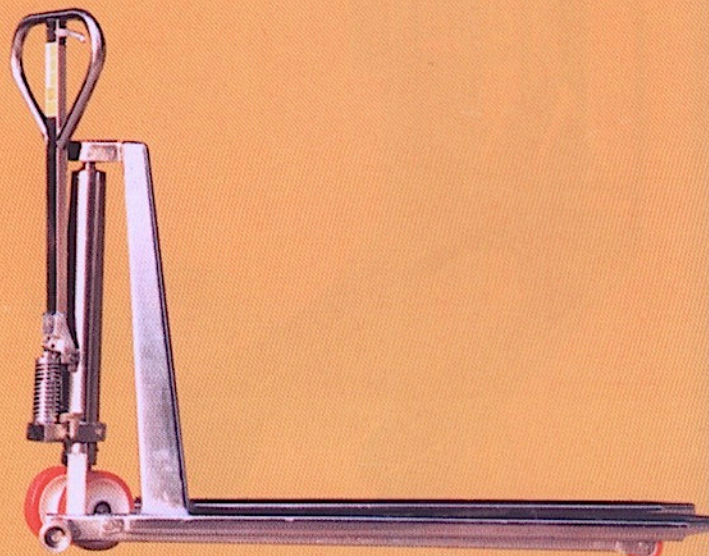

TL/800

carrello transpallet a grande alzata manuale

Constructed throughout in stainless steel AISI 304, it offers the same technical and construction features as the previous models, while being able to raise the load up to 800 mm above the ground.

To ensure load stability and safety, the truck is fitted with outrigger rollers which are lowered to the ground as soon as the load reaches 400 mm above the floor.

manual high-lifting pallet truck

Constructed throughout in stainless steel AISI 304, it offers the same technical and construction features as the previous models, while being able to raise the load up to 800 mm above the ground.

To ensure load stability and safety, the truck is fitted with outrigger rollers which are lowered to the ground as soon as the load reaches 400 mm above the floor.

TIPO/TYPE	TL/800
RULLO/RULLO	singolo/single
PORTATA Kg./CAPACITY Kg.	1000
L	1150
A	550
C	170
B	210
H1	85
H2	800
H2	185